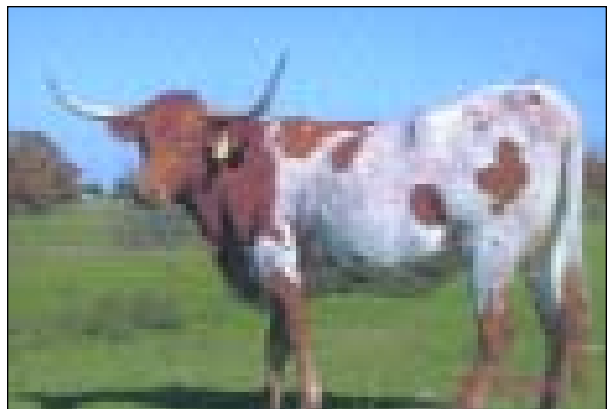

LOT 103 Owned By: Tom Christopher - Coppell, TX
REDEEMABLE REBA

P. H. No.: 1/01   **Description:** Redhead neck and legs white body with red spots
TLBAA: C203606
Calved: 5-21-01

1. NP Redeemer   ☐ Emperor
                                            ☐ TriW Legends Needlepoint
   Notta Lotta Color   ☐ Tri-W Ladies Man
                                            ☐ Lone Star Lady

COMMENTS: Big red and white cow with Emperor on the top and Cowcatcher on the bottom. Should have a JP Grand Richie (out of JR Grand Slam) calf on the ground by sale date. Palpated bred 2 months on 10-11-06.