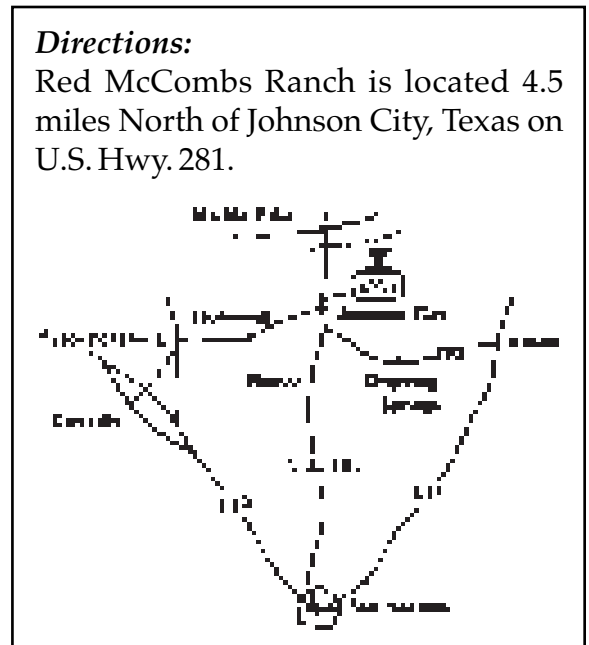

### *Directions:*

Red McCombs Ranch is located 4.5 miles North of Johnson City, Texas on U.S. Hwy. 281.

**SALE DAY TELEPHONE: (830) 868-7491.**

LOT  
**1**

Owned By: Red McCombs Ranches of Texas - Johnson City, TX