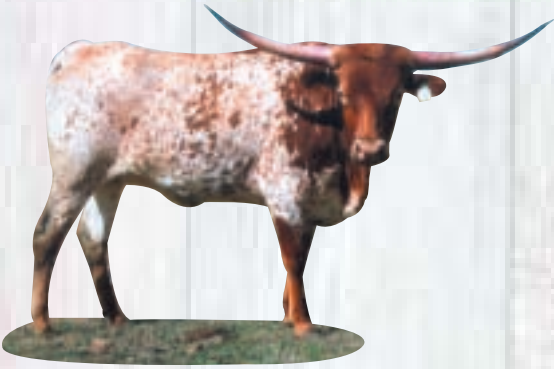

RM

LOT
13

Owned By: Stockton Ranches - Cleveland, TX

VOLARE

P. H. No.: 31/7
TLBAA: 250105
Calved: 5-3-07

Description: Red and white spots and specks

Volcano

☐ Chill Chaser
☐ Dode's Mocha Rose

Overly Anna

☐ Overlord
☐ Quest Anna

COMMENTS: OCV. This beautiful heifer is for the discriminating longhorn breeder. She has tremendous horn, color, pedigree and conformation. She will surely mature into a top dollar cow. One of the best heifers we have ever raised! Not exposed.