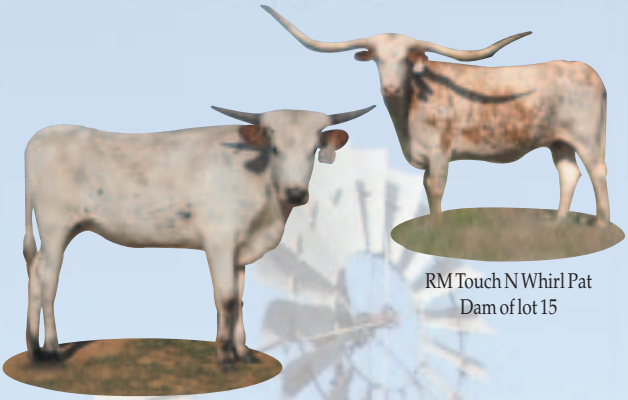

RM

RM Touch N Whirl Pat
Dam of lot 15

LOT
15

Owned By:
XC Longhorns - Hillsboro, TX

XC CATE

P. H. No.: 11/17
ITLA: 258765
Calved: 12-15-11

Description: White with red ears.

Respect Me

☐ Hunts Command Respect
☐ Latte 34

RM Touch N Whirl Pat

☐ Touchdown Of RM
☐ RM Miss Whirlwind

COMMENTS: OCV. This little heifer is only 16 months old, but with an 87+” TTT sire (Respect Me) and a 85+” TTT dam (RM Touch-N-Whirl Pat), she is ready to explode with horn growth. If you want superior horn genetics in your herd, Cate is the one. Not exposed. Visit xclonghorns.net